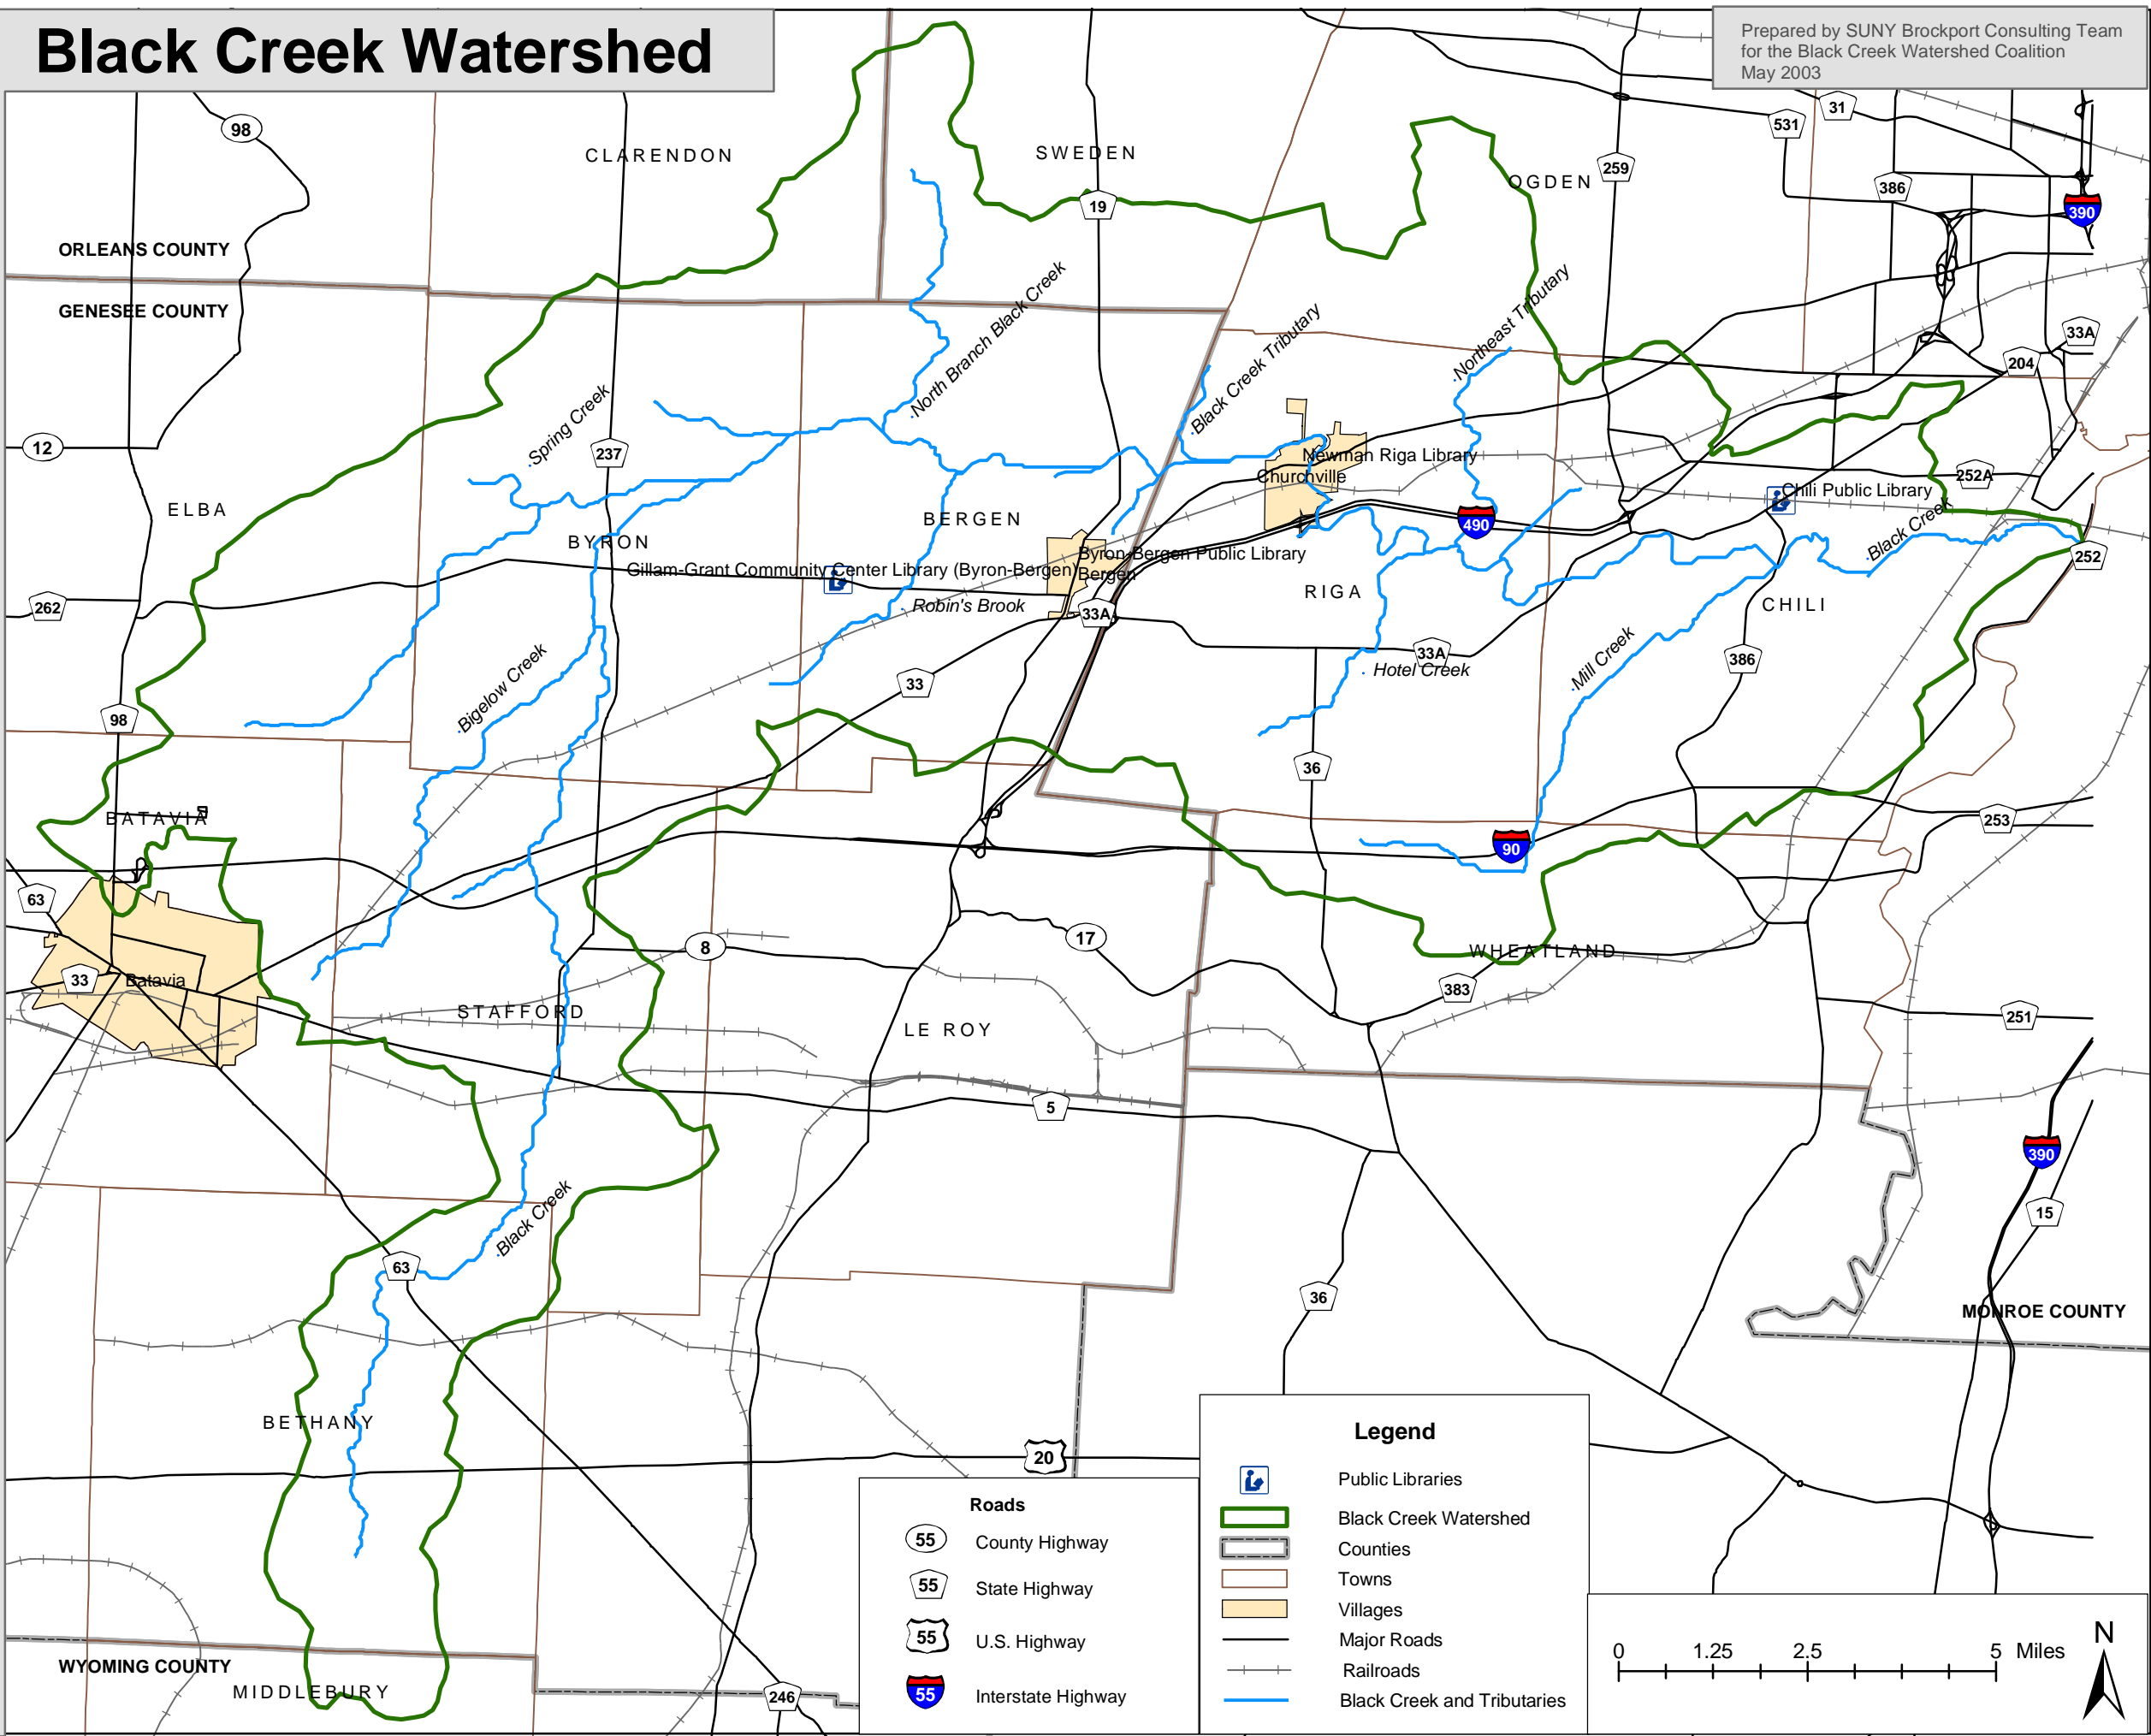

Black Creek Watershed

Prepared by SUNY Brockport Consulting Team
for the Black Creek Watershed Coalition
May 2003

Public Libraries

Roads	
	County Highway
	State Highway
	U.S. Highway
	Interstate Highway

Legend	
	Public Libraries
	Black Creek Watershed
	Counties
	Towns
	Villages
	Major Roads
	Railroads
	Black Creek and Tributaries

DISCLAIMER: A degree of error is inherent in all maps. This map is distributed "AS-IS" without warranties of any kind, either expressed or implied, including but not limited to warranties of suitability to a particular purpose or use. This map is for illustration purposes only. It is not suitable for site-specific decision making, should not be construed as a legal document or survey instrument, and should not be used for making financial or any other commitments.